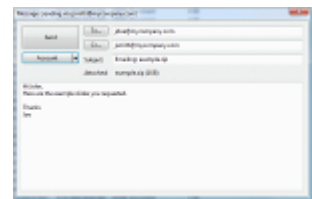

All message recipients are displayed either individually or with a quick dropdown menu in predefined groups and messages can be sent to groups of recipients and individuals.

Each desktop user can have their own quick messages available from the quick message menu along with their own customised users and groups.

All messages sent using the system are logged and reports are available showing full details of messages sent along with date and time.

System Features

- Flexible options, available for single or multiple PC's.
- Organise recipients in to groups for instant bulk messaging.
- Send messages to onsite pagers at no cost with options for email and SMS text to mobile phones.
- Customisable desktop for each PC user providing their own groups and quick messages
- Full site coverage for even the largest facilities
- Add additional users and pagers as required.
- Send pre-set quick messages in a couple of clicks
- Export reports showing message logs with full time & date stamp.
- Ideal for on site security and lockdown procedures
- SMS Text option for sending bulk messages to parents alerting for school closures, snow days etc

Message Delivery Options

Alphanumeric Pager

Email

Text Message